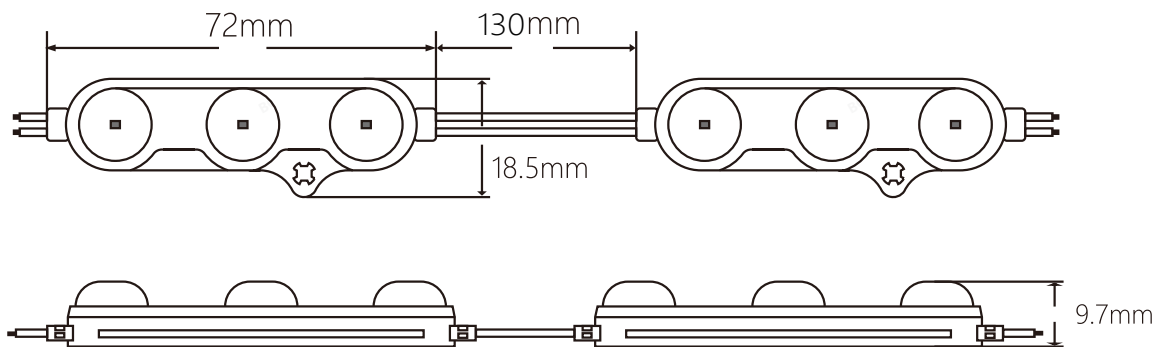

Spaceceiling inc.
9880 Athens RD SE, Calgary
(403)869-9454
info@spaceceiling.ca
www.spaceceiling.ca

space ceiling
modern solutions

Product Image

Dimension