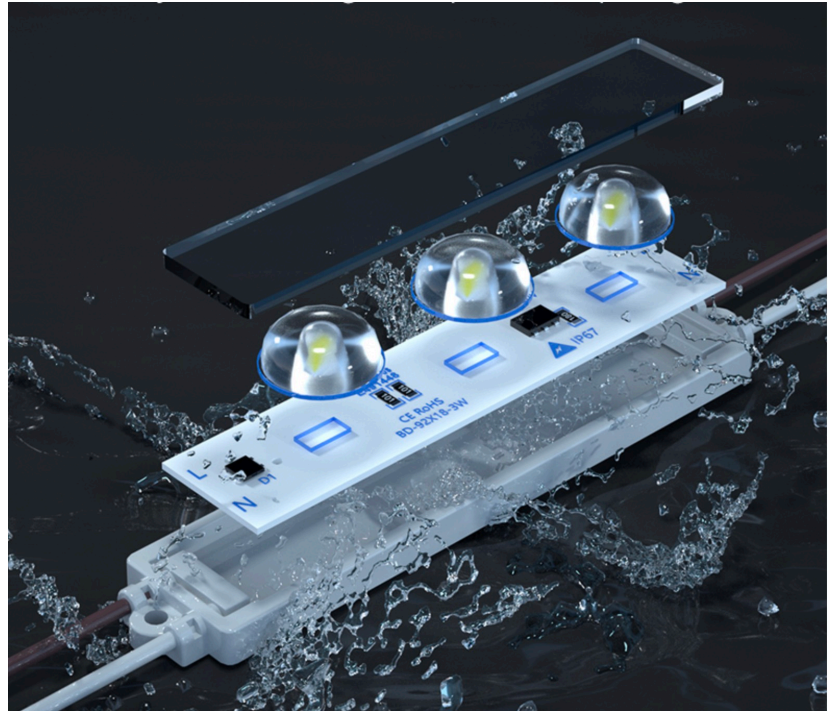

Spaceceiling inc.
9880 Athens RD SE, Calgary
(403)869-9454
info@spaceceiling.ca
www.spaceceiling.ca

space ceiling
modern solutions

Product Image